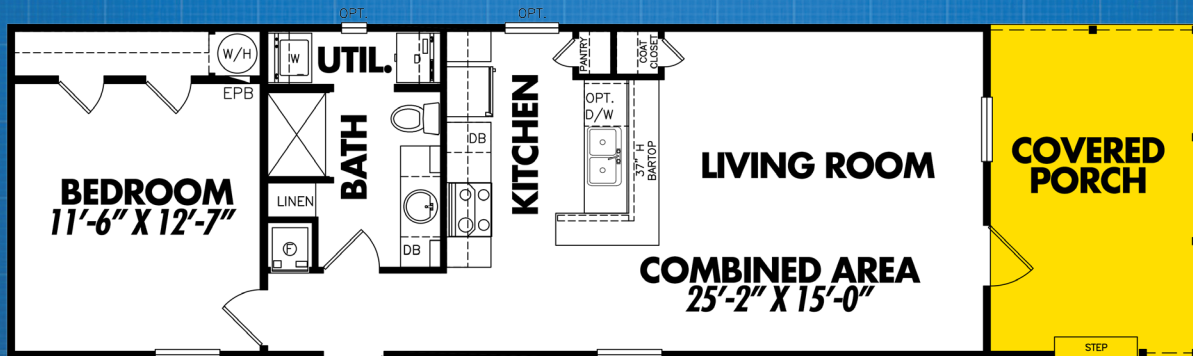

Legacy

16x60-11FLPA HERITAGE COLLECTION

723 SQ FEET

1 BED

1 BATH

BUILD YOUR LEGACY