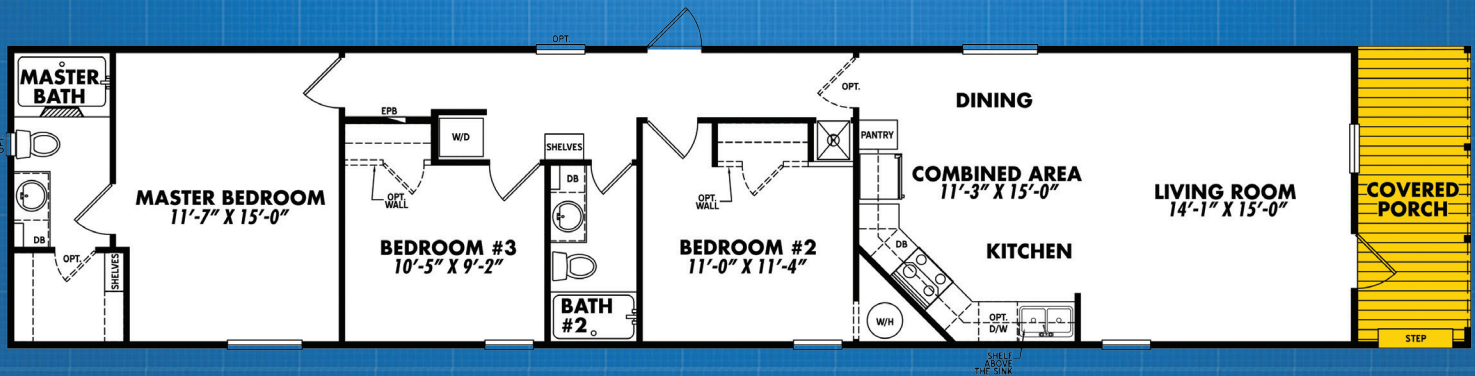

Legacy

16x80-32FLP HERITAGE COLLECTION

1191 SQ FEET

3 BED 2 BATH

BUILD YOUR LEGACY