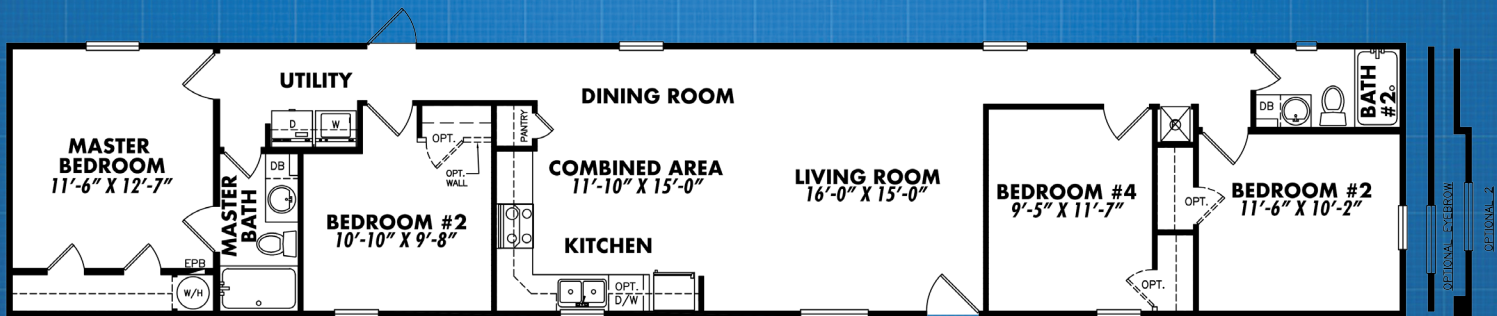

Legacy

16x84-42A HERITAGE COLLECTION

1256 SQ FEET

4 BED 2 BATH

BUILD YOUR LEGACY