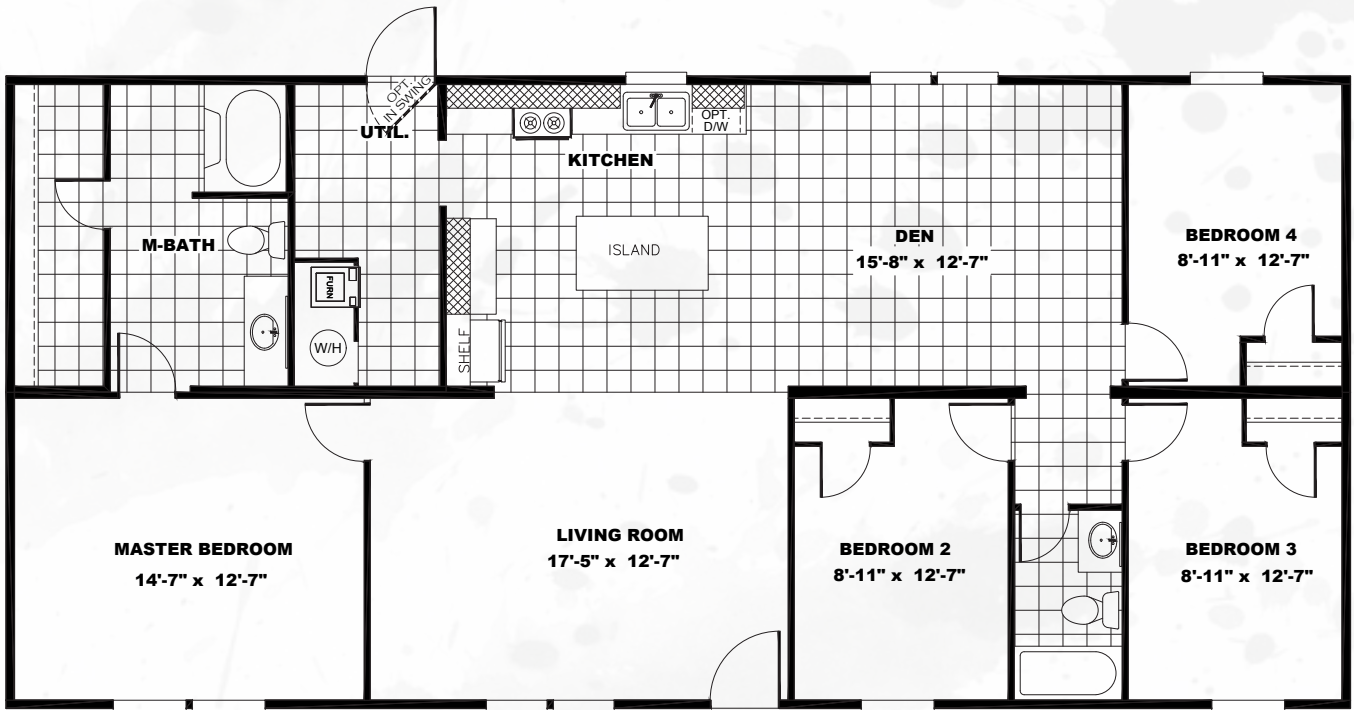

MARVEL

TRU28564A

1,475 sq ft // 4 beds // 2 baths

The home series and floor plans shown all have starting prices within the price range indicated. Your local Home Center can quote you specific prices and terms of purchase for specific homes. TRU Homes invests in continuous product and process improvement. All home series, floor plans, specifications, dimensions, features, materials, availability, and starting prices shown are artist's renderings or estimates and are subject to change without notice or obligation. Dimensions are nominal and length and width measurements are from exterior wall to exterior wall. Starting prices include the home only, plus typical delivery and installation. Starting prices do not include other costs such as taxes, title fees, insurance premiums, filing or recording fees, land or improvements to the land, optional home features, optional delivery or installation services, wheels and axles, community or homeowner association fees, or any other items not shown on your Retailer Closing Agreement and related documents (your RCA). Your RCA will show the details of your purchase. 2011 TRU Homes. All rights reserved.